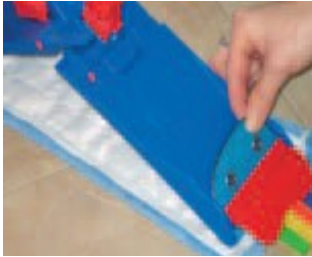

**King Speedy
FLAT MOPPING SYSTEM**

King Speedy FLAT MOPPING SYSTEM

STEP BY STEP ASSEMBLY & OPERATING GUIDE

Select mop and cut-off colour-coded tabs to suit cleaning application

Quick and easy handle assembly into crown socket

Insert cir-clip into crown socket to lock-in handle. Screw tight to secure

Open clasp on mop holder and locate mop tab eyelets onto pins

Break mop frame to push mop onto frame and complete mop fixing with tabs either end

Lift up mop frame in break position

King Speedy FLAT MOPPING SYSTEM

STEP BY STEP ASSEMBLY & OPERATING GUIDE

Place mop and frame into clean solution

Place mop into wringer

Apply wringer arm to squeeze mop

Twist and drop mop to floor to lock frame ready for use

Keep mop and frame flat on floor

Mop can be used flat against skirting or stairs

Mop can also be used side-on against skirting or stairs

After use push foot onto pedal to break frame

With frame in break position, simply detach soiled mop into laundry basket